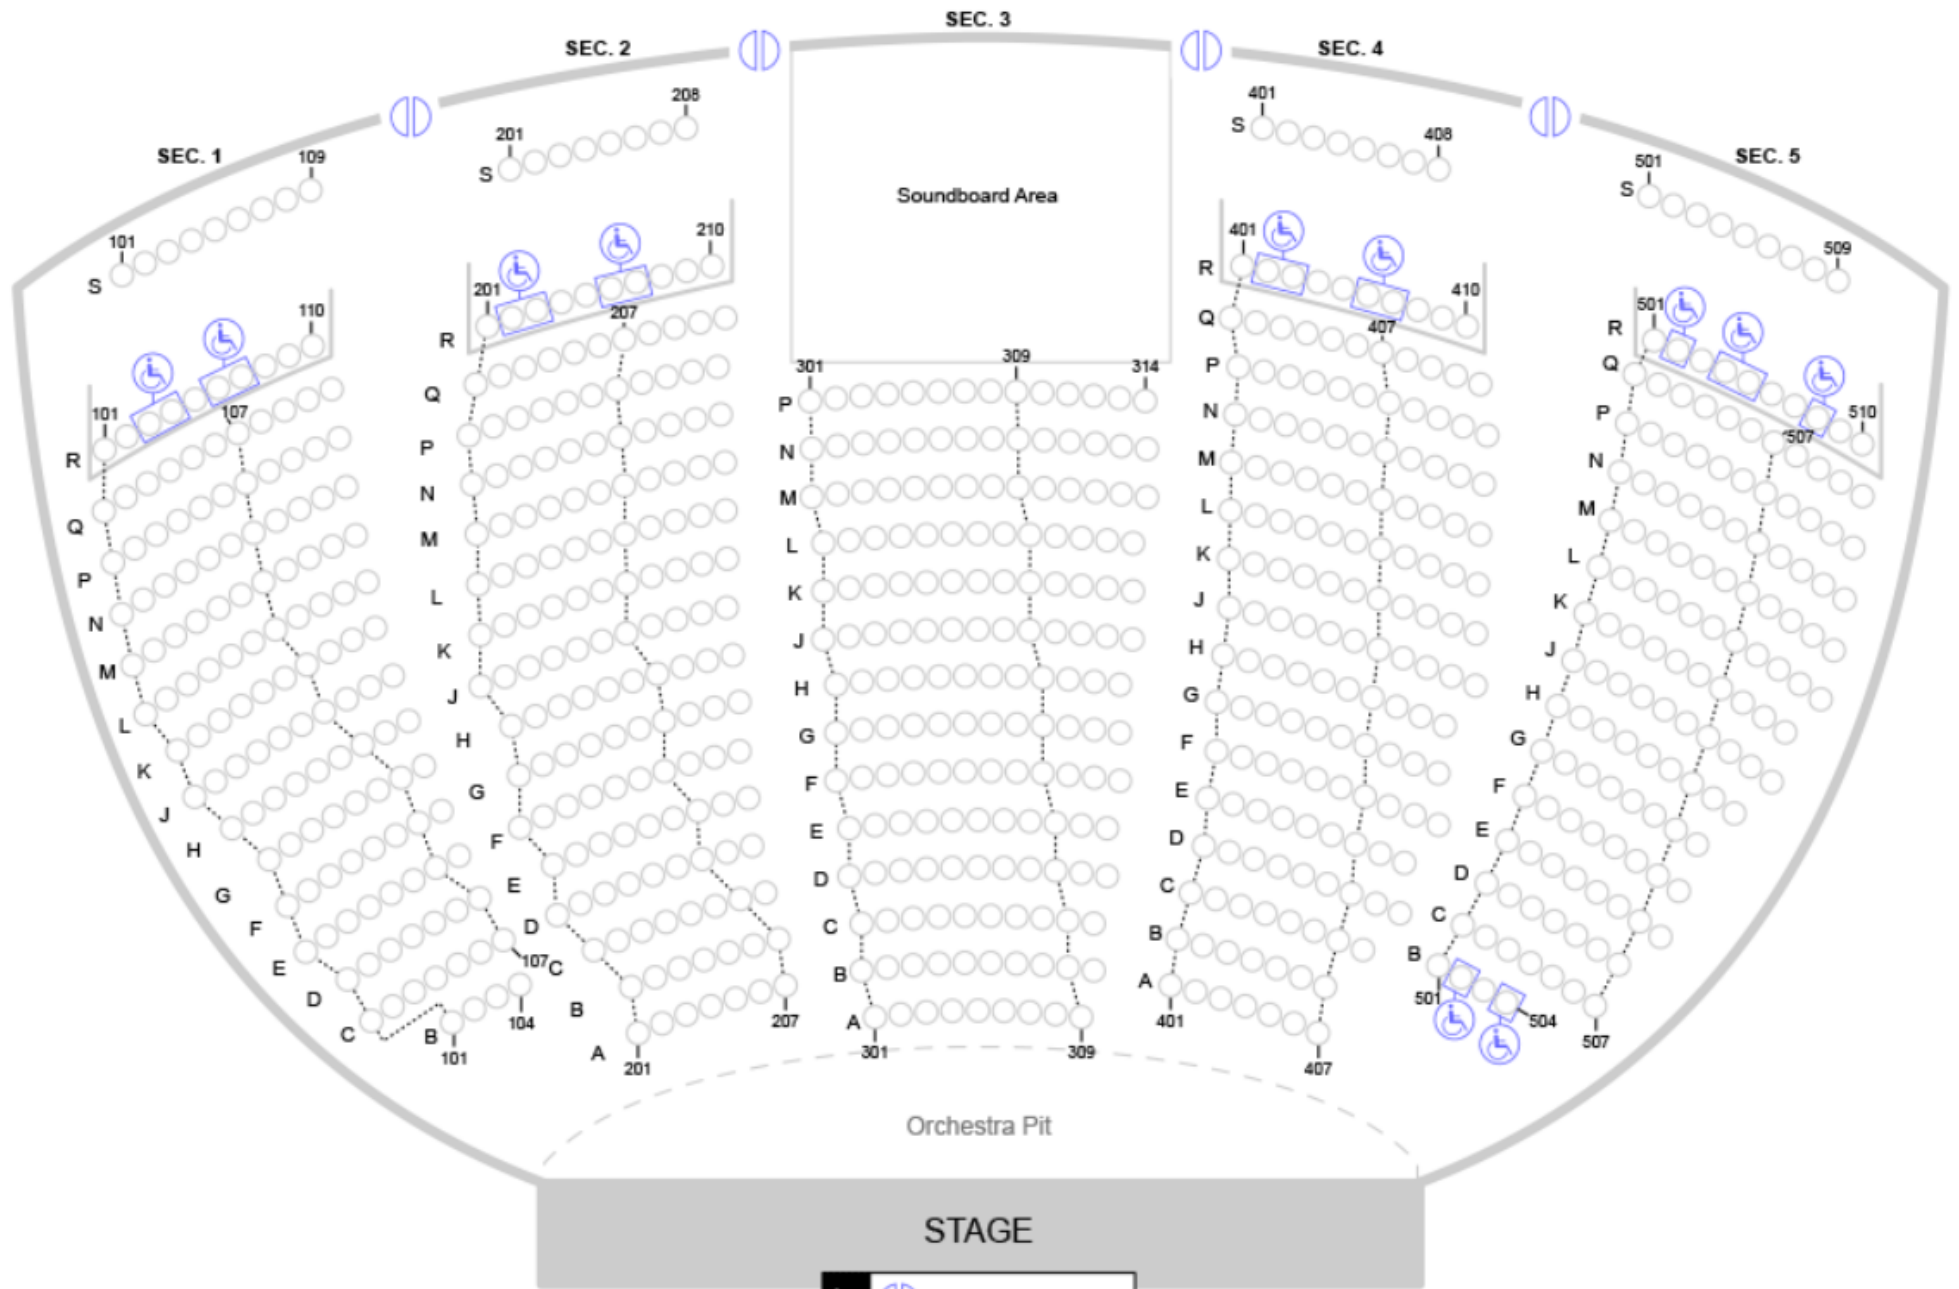

MAIN FLOOR

KEY

-  Exit
-  Accessible Seating

POWERED BY **SABO**

KEY		Exit
------------	--	------

POWERED BY **SABO**[™]