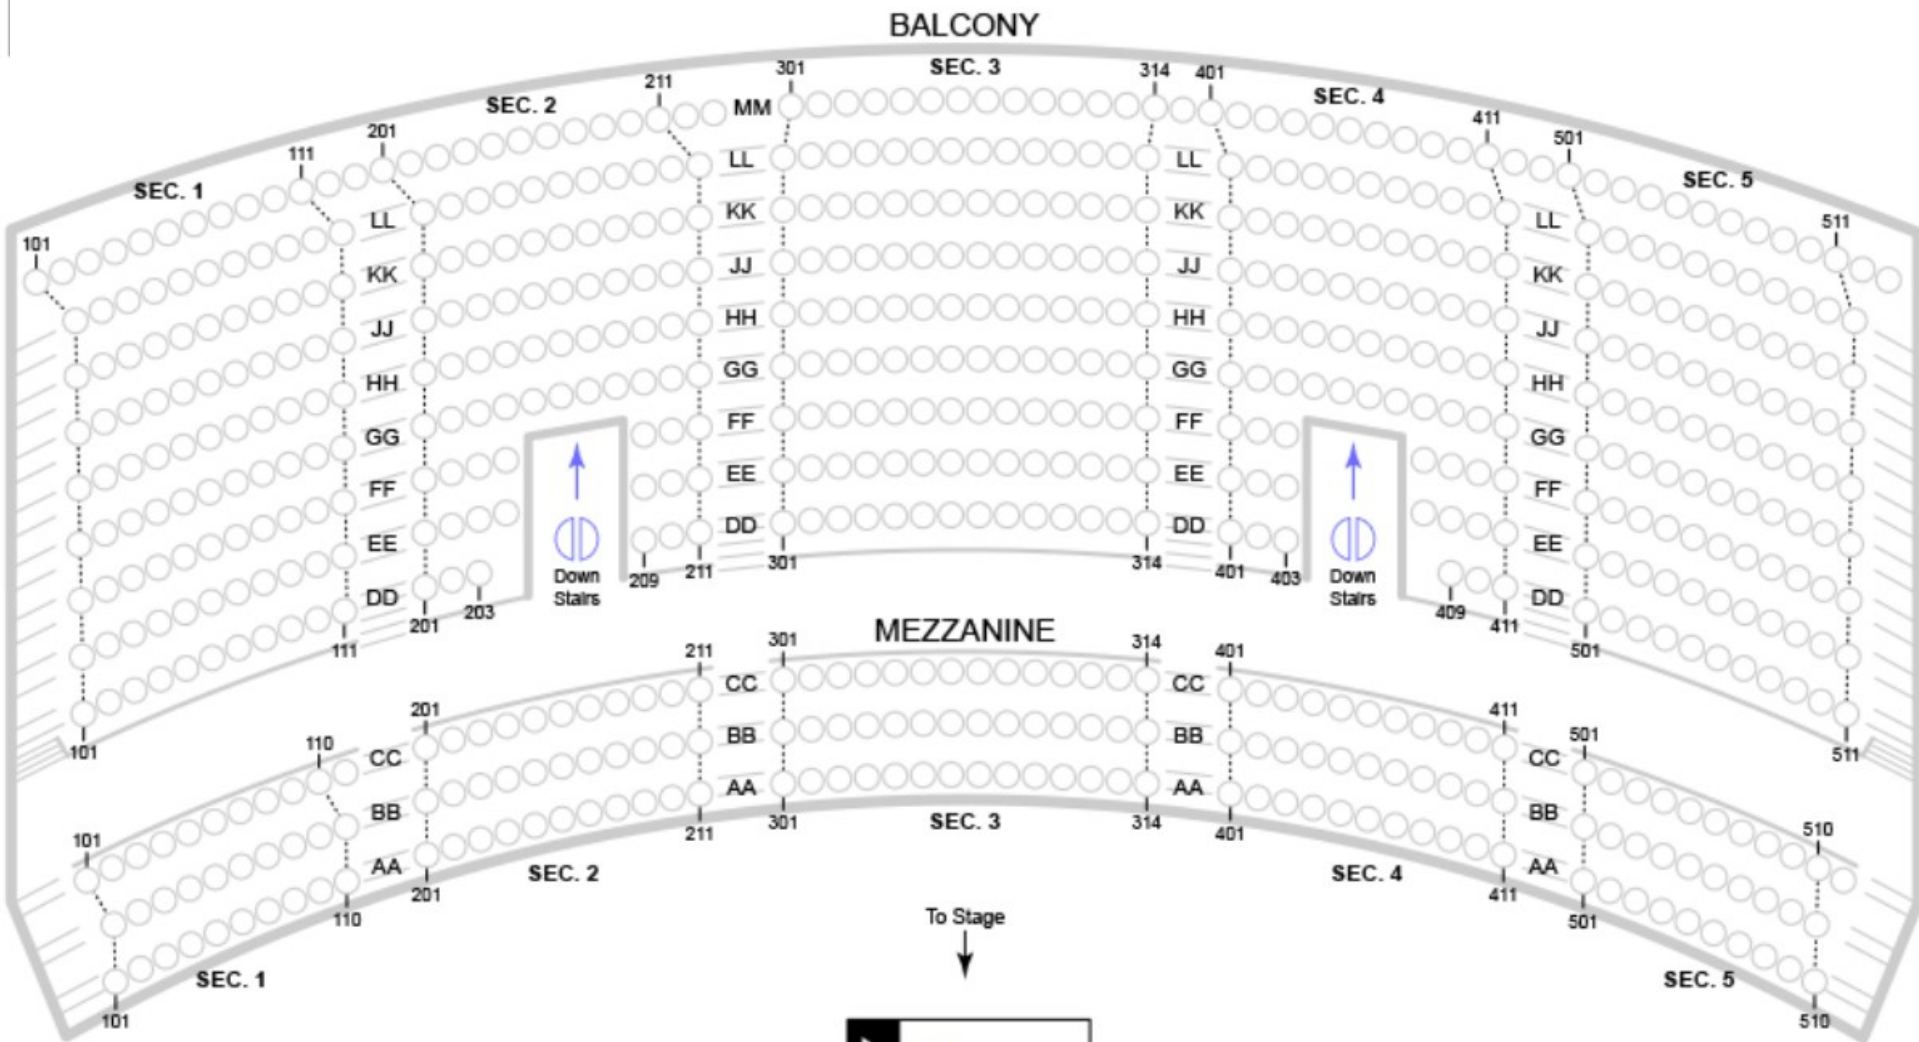

MAIN FLOOR

KEY

-  Exit
-  Accessible Seating

POWERED BY **SABO**

KEY		Exit
------------	--	------

POWERED BY **SABO**[™]